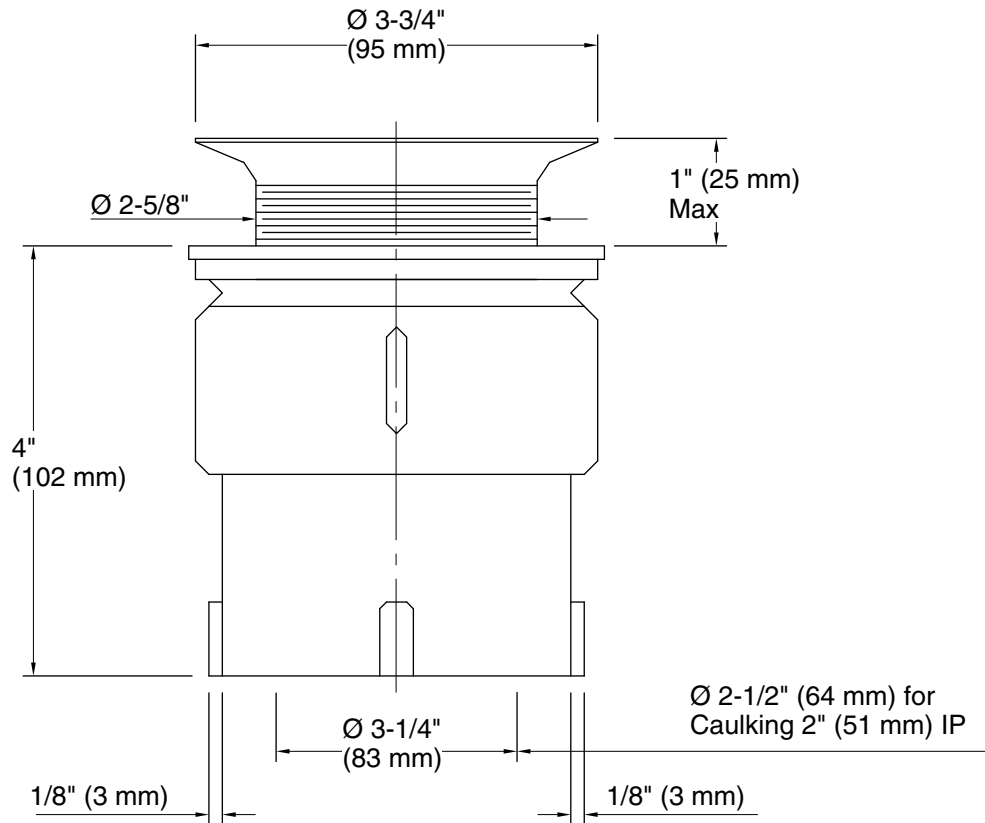

Features

- For 2" caulk connection.

Material

- Solid-brass construction for durability and reliability.

Recommended Products/Accessories

K-23726 Drain treatment

K-23723 Faucet cleaner

Codes/Standards

Technical Information

All product dimensions are nominal.

Notes

Install this product according to the installation guide.